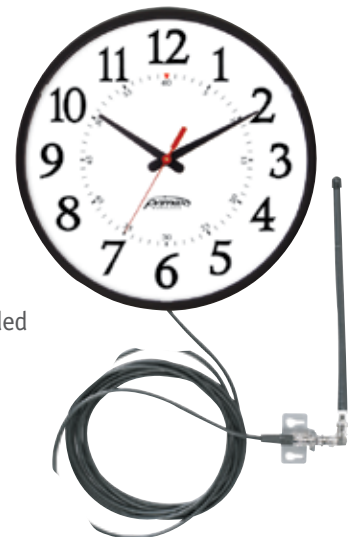

Dual-Sided Wall Mounted

12.5" (31.75cm) and 16" (40.64cm)

9" (22.86cm)

Customize me!

Available Frame Colors

Black Taupe White

Remote Antenna Clock

The remote antenna clock is great for use in rooms with sensitive instruments that are shielded from radio frequencies. In such instances, the clock can be installed inside the room, and connected by a shielded cable with an antenna that is located outside the RF-shielded area.

Battery Operated Model

14244	12.5" (31.75cm) Remote Antenna Clock
-------	--------------------------------------

Remote Antenna Clock

Clock Specifications:

Traditional Series Models

- High impact polycarbonate frame and lens
- Automatically adjusts for Daylight Saving Time
- Minimum battery life of 5 years
 - Batteries not included
 - 9" (22.86cm) models require two C cell batteries
 - 12.5" (31.75cm) models require two D cell batteries- Lithium battery pack available for an additional cost, order part #14885
 - 16" (40.64cm) models requires two D cell batteries- Lithium battery pack available for an additional cost, order part #14885
- Operating range: 32° - 158°F (0° - 70°C)
- Clock Lock available on all 12.5" (31.75cm) and 9" (22.86cm) models
The Clock Lock features two uniquely shaped hangers that require a sequence of movements to install and remove the clock.

Electric Models Power Supply

Input	24VAC	120VAC
Current Draw	.21AMPS	25mA
Cord Details	18" (45.72cm) pigtail	18" (45.72cm) two-prong

Dual Sided Models (refer to Figure 1)

- Wall or ceiling mount
- Provides easy viewing for hallway applications
- Easy to assemble