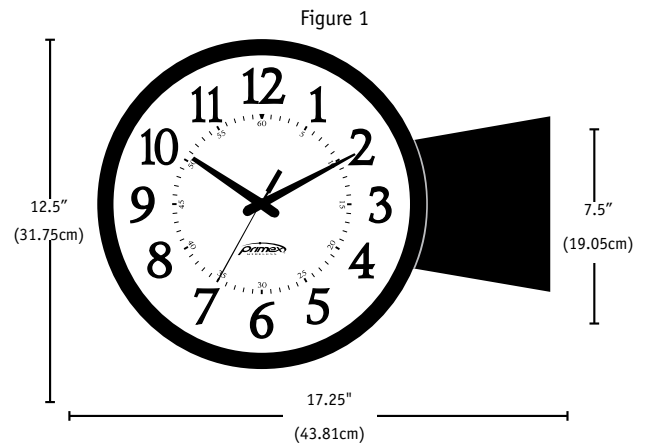

Clock Specifications:

Traditional Series Models

- High impact polycarbonate frame and lens
- Automatically adjusts for Daylight Saving Time
- Minimum battery life of 5 years
  - Batteries not included
    - 9" (22.86cm) models require two C cell batteries
    - 12.5" (31.75cm) models require two D cell batteries- Lithium battery pack available for an additional cost, order part #14885
    - 16" (40.64cm) models requires two D cell batteries- Lithium battery pack available for an additional cost, order part #14885
- Operating range: 32° - 158°F (0° - 70°C)
- Clock Lock available on all 12.5" (31.75cm) and 9" (22.86cm) models
  The Clock Lock features two uniquely shaped hangers that require a sequence of movements to install and remove the clock.

Electric Models Power Supply

Input	24VAC	120VAC
Current Draw	.21AMPS	25mA
Cord Details	18" (45.72cm) pigtail	18" (45.72cm) two-prong

Dual Sided Models (refer to Figure 1)

- Wall or ceiling mount
- Provides easy viewing for hallway applications
- Easy to assemble

Water Resistant Models

- Suitable cleaning solutions include water or diluted alcohols.

Remote Antenna Clock

- Antenna: 12.4"L (31.5cm) mounted on a 15' (4.57m) cord

Primex Wireless - Corporate Headquarters
965 Wells Street
Lake Geneva, WI 53147
(800) 537-0464
www.primexwireless.com

Primex Wireless - Canada
1310 Kerrisdale Blvd Unit #4
Newmarket, Ontario L3Y 8V6
(800) 330-1459
www.primexwireless.ca