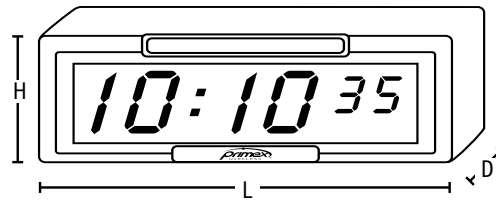

Digital Clock Specifications:

- Highly visible 7-segment LED digits
- 12- or 24-hour time display
- Alternating time and date display option
- Operating temperature range: 0°-125°F (-18°-52°C)
- Storage temperature range: -20°-185° (-29°-85°C)

Single-Sided Digital Clock (refer to Figure 1)

- Power Supply:
  - Input:
    - 120 VAC - 50-60 cycle, 9' (2.74m) cord (including plug)
    - 24 VAC - 50-60 cycle, 18" (45.72cm) cord (with pigtail)
- Dimensions:
  - 2.5" (6.35cm), 4-digit: 10.75"L (27.30cm) x 5.0"H (12.7cm) x 2.5"D (6.35cm)
  - 2.5" (6.35cm), 6-digit: 13.75"L (34.93cm) x 5.0"H (12.7cm) x 2.5"D (6.35cm)
  - 4" (10.16cm), 4-digit: 18.0"L (45.72cm) x 8.0"H (20.32cm) x 3.0"D (7.62cm)
  - 4" (10.16cm), 6-digit: 23.25"L (59.05cm) x 8.0"H (20.32cm) x 3.0"D (7.62cm)
- Weights:
  - 2.5" (6.35cm), 4-digit: 2.8 lbs (1.27kg)
  - 2.5" (6.35cm), 6-digit: 3.2 lbs. (1.45kg)
  - 4" (10.16cm), 4-digit: 5.2 lbs. (2.36kg)
  - 4" (10.16cm), 6-digit: 6.5 lbs. (2.95kg)

Flush Mount (refer to Figure 3)

- Power Supply:
  - Input: 120 VAC - 50-60 cycle, 18" (45.72cm) cord (with pigtail)
- Dimensions:
  - 2.5" (6.35cm), 6-digit: 17.0"L (43.18cm) x 6.3"H (16cm) x 0.3"D (.76cm) (2.8" (7.11cm) overall)
- Weight:
  - 2.5" (6.35cm), 6-digit: 5.0 lbs. (2.27kg)

Dual-Sided Digital Clock (refer to Figure 2)