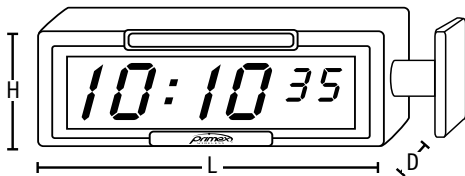

Dual-Sided Wall Mounted

Flush Mount

Digital Clock Specifications:

- Highly visible 7-segment LED digits
- 12- or 24-hour time display
- Alternating time and date display option
- Operating temperature range: 0°-125°F (-18°-52°C)
- Storage temperature range: -20°-185° (-29°-85°C)

Single-Sided Digital Clock (refer to Figure 1)

- Power Supply:
 - Input:
 - 120 VAC - 50-60 cycle, 9' (2.74m) cord (including plug)
 - 24 VAC - 50-60 cycle, 18" (45.72cm) cord (with pigtail)
- Dimensions:
 - 2.5" (6.35cm), 4-digit: 10.75"L (27.30cm) x 5.0"H (12.7cm) x 2.5"D (6.35cm)
 - 2.5" (6.35cm), 6-digit: 13.75"L (34.93cm) x 5.0"H (12.7cm) x 2.5"D (6.35cm)
 - 4" (10.16cm), 4-digit: 18.0"L (45.72cm) x 8.0"H (20.32cm) x 3.0"D (7.62cm)
 - 4" (10.16cm), 6-digit: 23.25"L (59.05cm) x 8.0"H (20.32cm) x 3.0"D (7.62cm)
- Weights:
 - 2.5" (6.35cm), 4-digit: 2.8 lbs (1.27kg)
 - 2.5" (6.35cm), 6-digit: 3.2 lbs. (1.45kg)
 - 4" (10.16cm), 4-digit: 5.2 lbs. (2.36kg)
 - 4" (10.16cm), 6-digit: 6.5 lbs. (2.95kg)

Dual-Sided Digital Clock (refer to Figure 2)

- Power Supply:
 - Input:
 - 120 VAC - 50-60 cycle, 9' (2.74m) cord (including plug)
 - 24 VAC - 50-60 cycle, 18" (45.72cm) cord (with pigtail)
- Dimensions:
 - 2.5" (6.35cm), 4-digit
 - Wall Mount: 13.7"L (34.93cm) x 5.6"H (14.23cm) x 6.8"D (17.27cm)
 - Ceiling Mount: 11.3"L (28.7cm) x 8.6"H (21.84cm) x 6.8"D (17.27cm)
 - 4" (10.16cm), 4-digit
 - Wall Mount: 22.1"L (56.13cm) x 8.7"H (22.1cm) x 8.5"D (21.59cm)
 - Ceiling Mount: 18.7"L (47.5cm) x 12.1"H (30.73cm) x 8.5"D (21.59cm)
 - 2.5" (6.35cm), 6-digit
 - Wall Mount: 17.4"L (44.2cm) x 5.6"H (14.23cm) x 6.8"D (17.27cm)
 - Ceiling Mount: 14.3"L (36.32cm) x 8.6"H (21.84cm) x 6.8"D (17.27cm)
- Weights:
 - 2.5" (6.35cm), 4-digit: 8.0 lbs. (3.63kg)
 - 4" (10.16cm), 4-digit: 17.0 lbs. (7.71kg)
 - 2.5" (6.35cm), 6-digit Display: 9.1 lbs. (4.13kg)