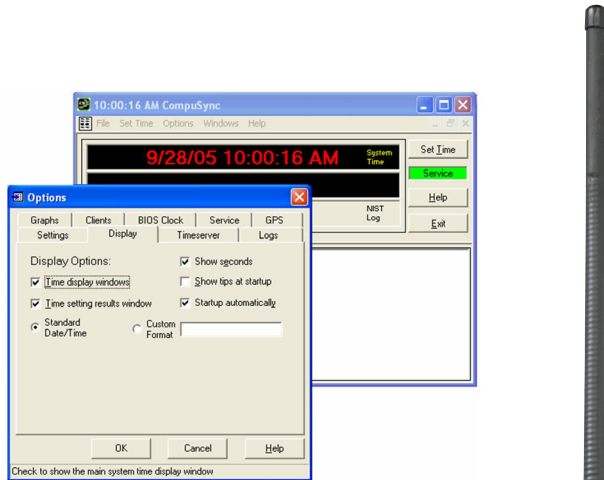

# CompuSync™

The CompuSync™ NTP System is available in two configurations depending on the needs of your facility. CompuSync™ can be used with the Primex Wireless Transmitter to keep all the clocks, bells and other timing mechanisms perfectly in sync with the network computers. CompuSync can also be used as a NIST-traceable standalone application solely for computer networks. CompuSync™ provides multi-platform compatibility and installation flexibility.

- 14342 GPS-Traceable System  
(Includes CompuSync Receiver and Software)
  - Synchronizes the clocks on your computers to the wireless GPS clocks on the walls
- 14341 NIST-Traceable System  
(Includes GPS Receiver and Software)
  - Stratum 1 network time server provides NIST-traceable time