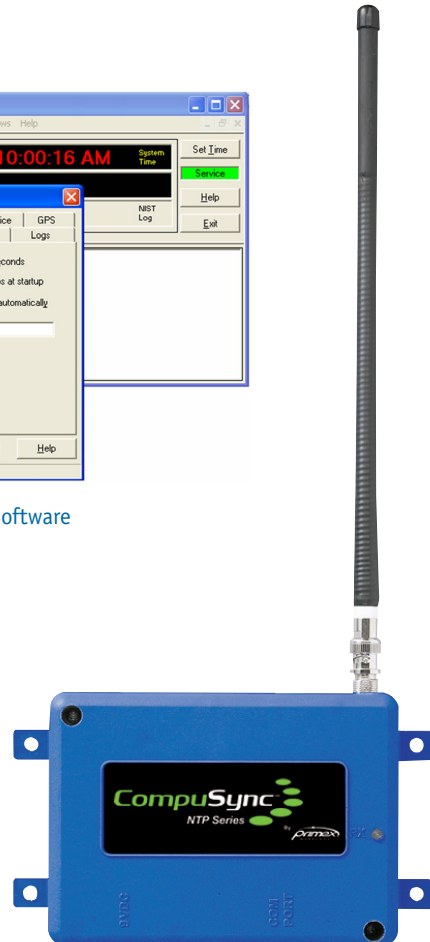

CompuSync Receiver