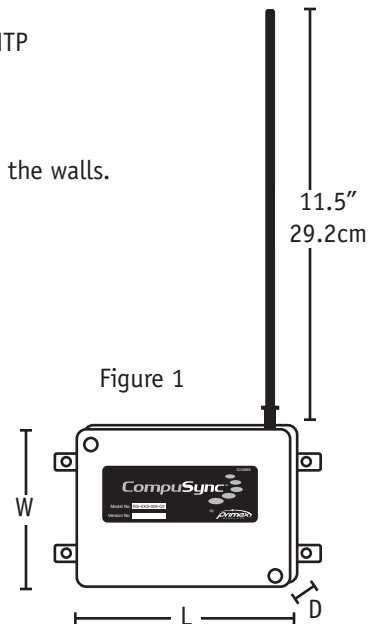

## CompuSync Receiver (refer to Figure 1)

- Dimensions: 5.8" L (14.73cm) x 4.3" W (10.92cm) x 1.3" D (3.30cm)
- Antenna: 11.5" L (29.21cm)
- 5' (1.52m) RS232 data cable attached
- Power supply:
  - Input: 120 VAC 50/60 Hz
  - Output: 9 VDC 0.25 Amp (6' (1.83m) cord)

## GPS Receiver (refer to Figure 2)

- Dimensions: 4.2" L (10.67cm) x 3.9" W (9.91cm) x 2.0" D (5.08cm)
- Mounting bracket and hardware included
- Operating Range: -22° - 176°F (-30° - 80°C)

Primex Wireless - Corporate Headquarters  
965 Wells Street  
Lake Geneva, WI 53147  
(800) 537-0464  
[www.primexwireless.com](http://www.primexwireless.com)