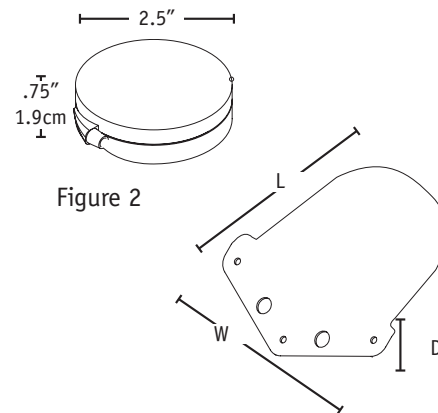

## CompuSync Receiver (refer to Figure 1)

- Dimensions: 5.8" L (14.73cm) x 4.3" W (10.92cm) x 1.3" D (3.30cm)
- Antenna: 11.5" L (29.21cm)
- 5' (1.52m) RS232 data cable attached
- Power supply:
  - Input: 120 VAC 50/60 Hz
  - Output: 9 VDC 0.25 Amp (6' (1.83m) cord)

## GPS Receiver (refer to Figure 2)

- Dimensions: 4.2" L (10.67cm) x 3.9" W (9.91cm) x 2.0" D (5.08cm)
- Mounting bracket and hardware included
- Operating Range: -22° - 176°F (-30° - 80°C)

Primex Wireless - Corporate Headquarters  
965 Wells Street  
Lake Geneva, WI 53147  
(800) 537-0464  
[www.primexwireless.com](http://www.primexwireless.com)